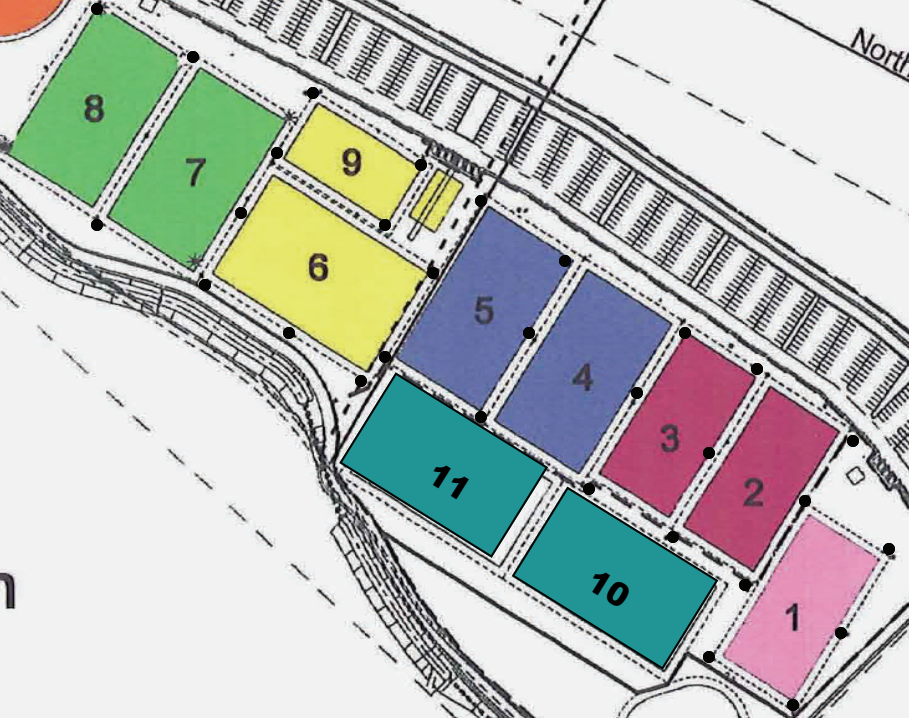

South Panel  
23 Freeway  
MUSCO LIGHTING  
North Panel

# Conejo Creek South Athletic Fields

1300 E. Janss Road  
Thousand Oaks, CA 91362

Soccer Fields: 1-11

Rev.-1-09260